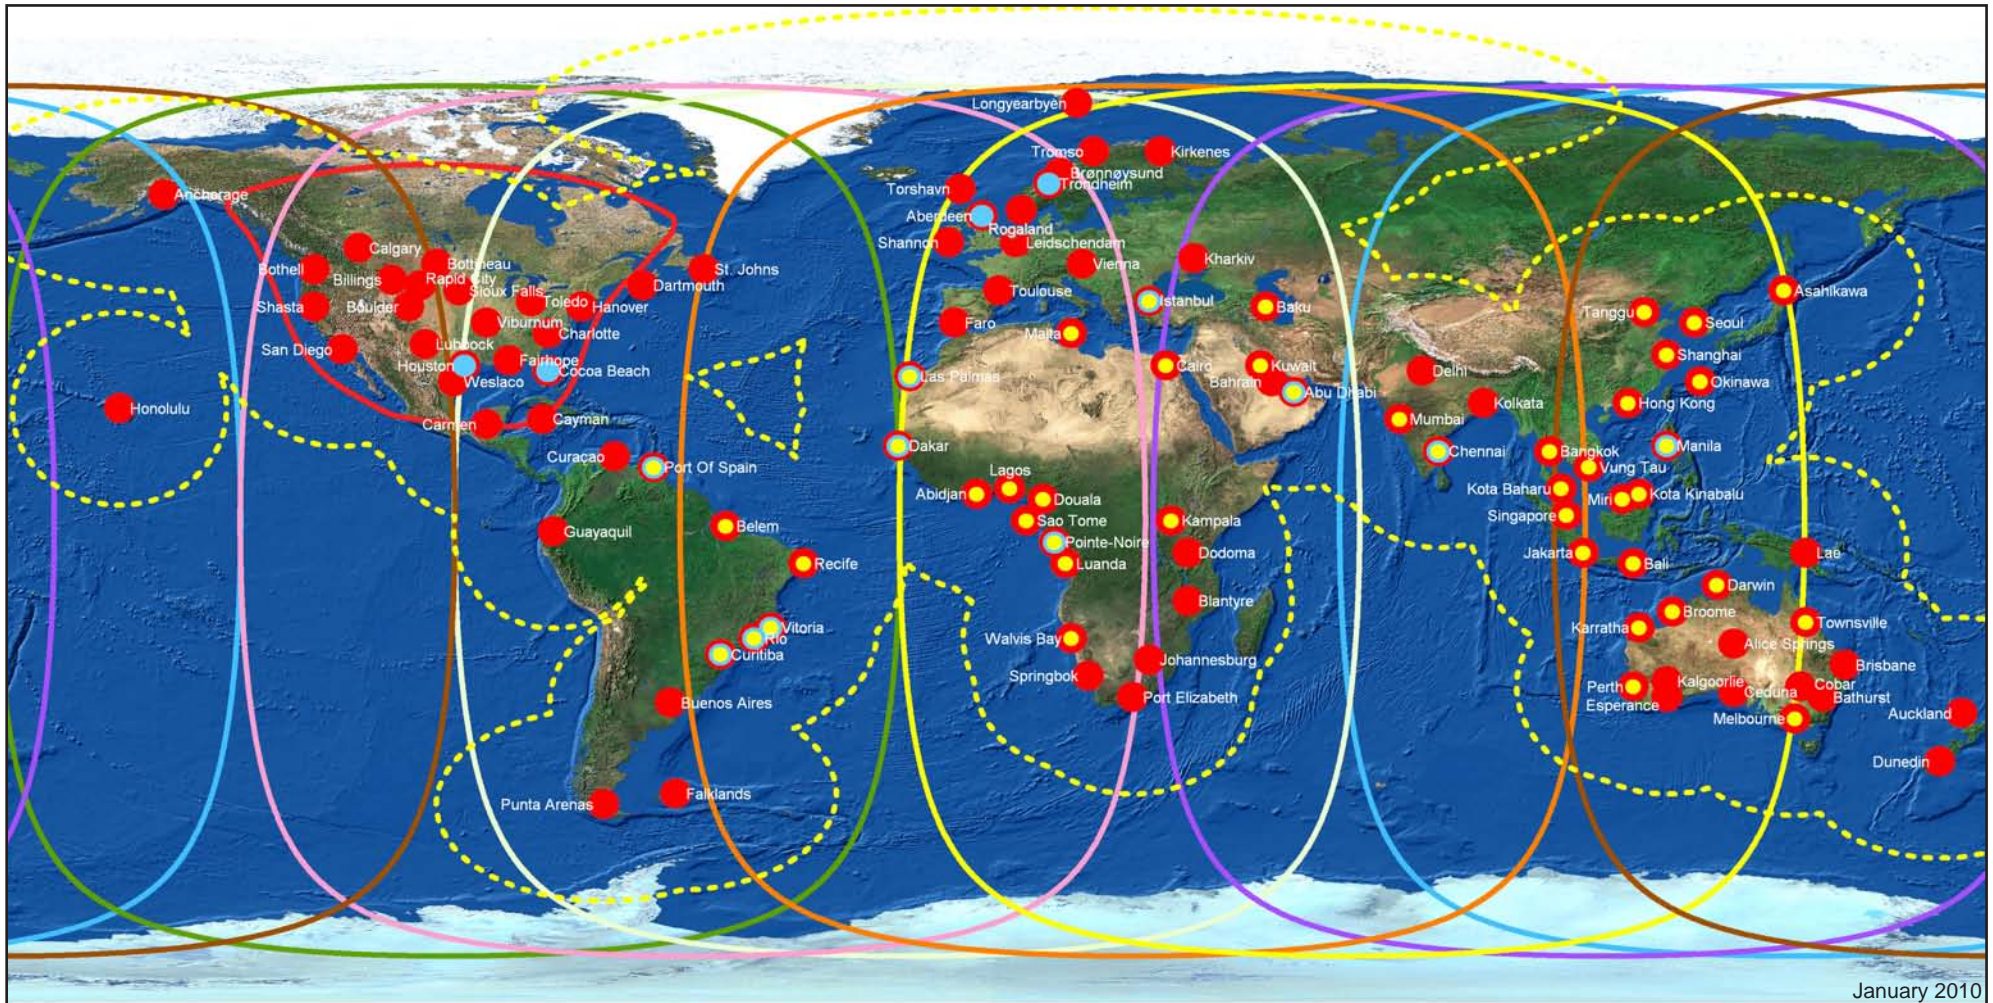

Network GPS and GLONASS Reference Stations and Broadcast

January 2010

INDEX:	VBS/HP	PLUS	DGNSS	AMSAT	MSV	AORWH	AOREH	EUSAT	IORH	APSAT	OCSAT	POR	2000 KM
	●	●	●	—	—	—	—	—	—	—	—	—	- - -