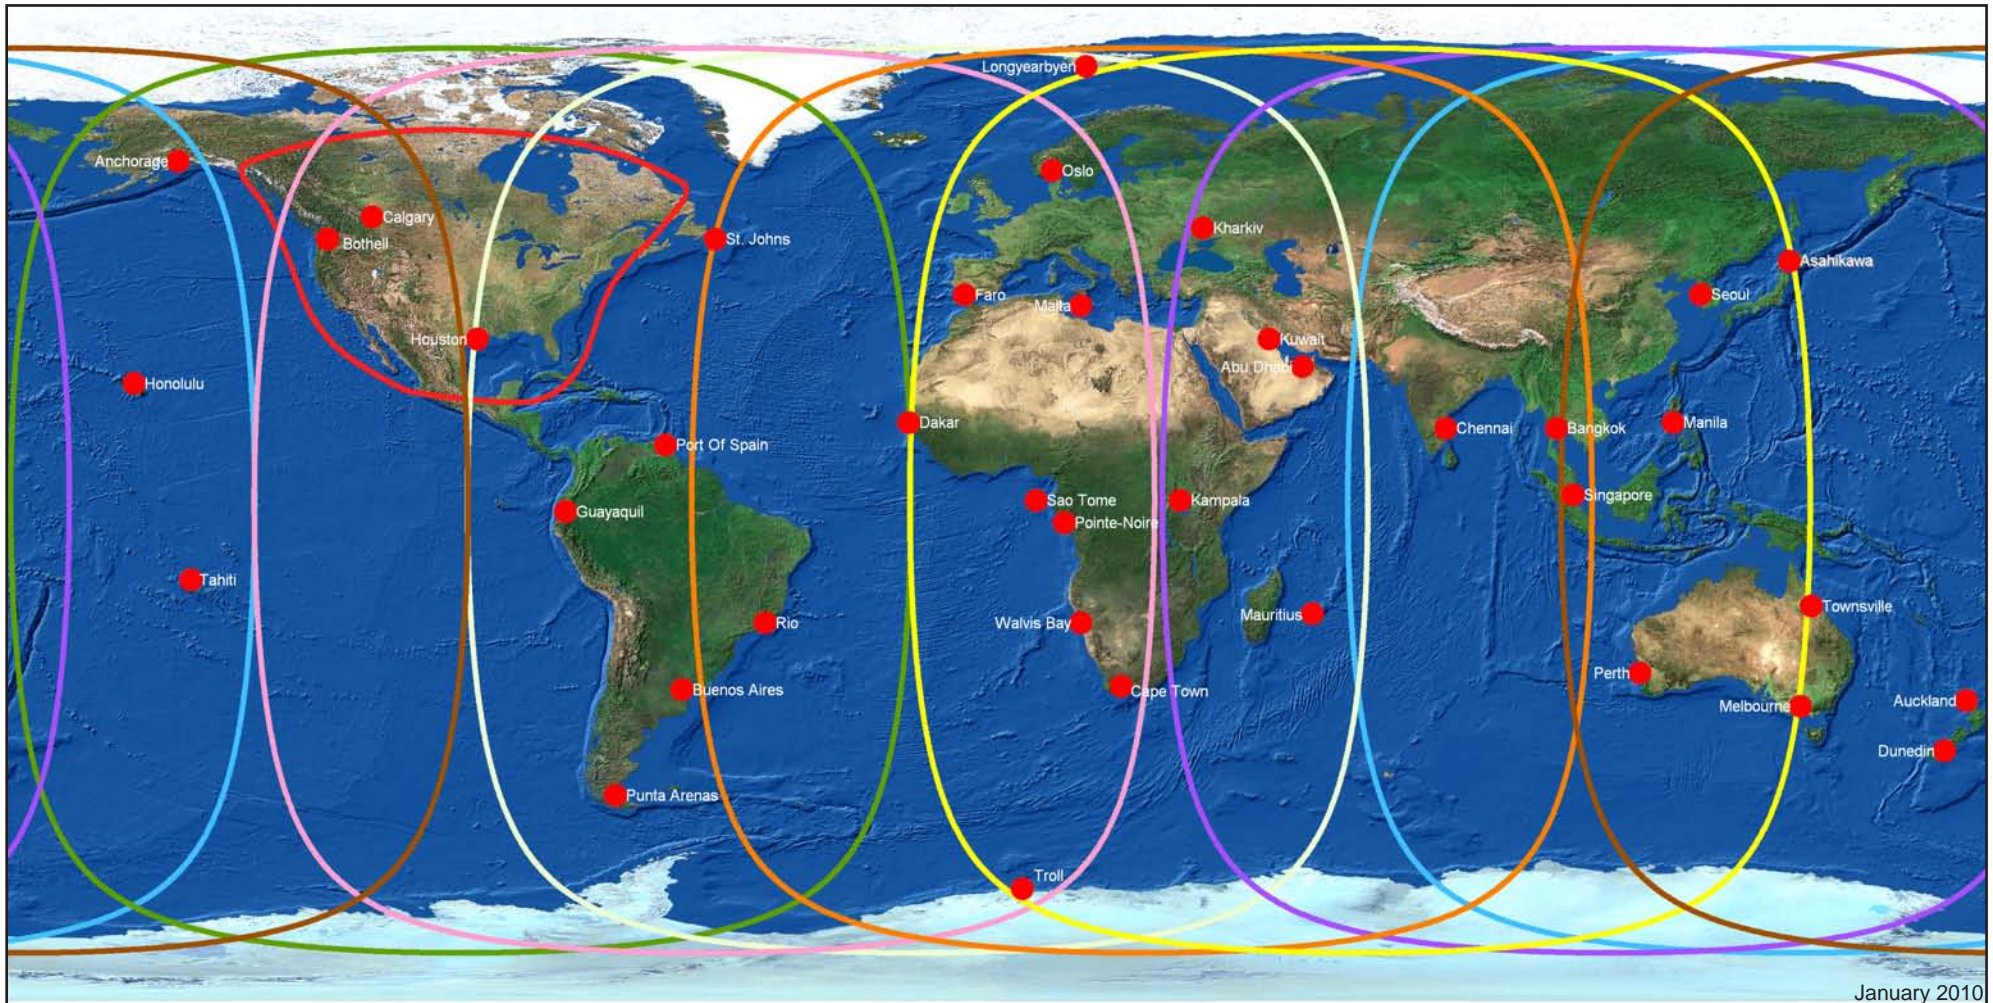

G2/SGG GPS + GLONASS Orbit/Clock Reference Stations and Broadcast

INDEX:	AMSAT	MSV	AORWH	AOREH	EUSAT	IORH	APSAT	OCSAT	POR